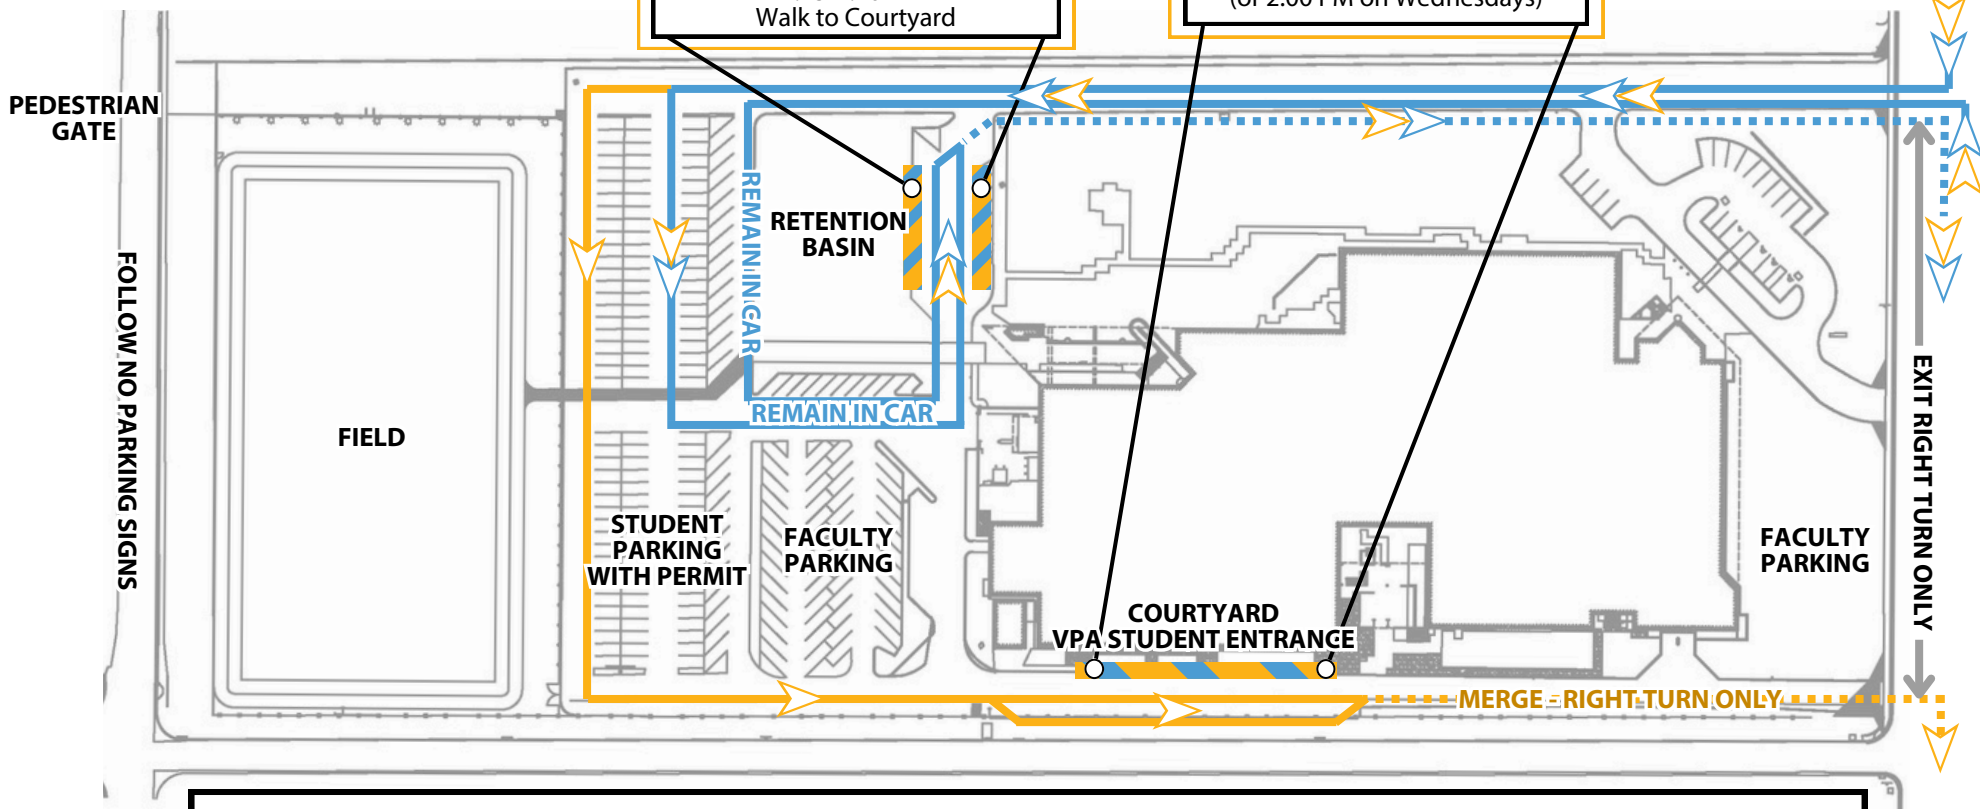

ACV
Sunrise Club Drop-Off
 7:15-7:40 AM

Drop-off
 7:45-8:10 AM

Pickup
 3:15-3:45 PM
 (or 1:30-2:00 PM on Wednesdays)

VPA
Drop-Off
 7:15-7:45 AM

Pickup
 2:45-3:15 PM
 (or 2:00-2:30 PM on Wednesdays)

ACV/VPA Sibling Pickup
 3:15-3:20 PM
 (or 2:00 PM on Wednesdays)

VPA
Drop-Off
 7:15-7:40 AM
 Walk to Courtyard

DROP-OFF NOTES

- Students may only be dropped off in designated drop-off zones
- **ACV Late Drop-Off:** Must park if dropping off after 8:15 AM and enter through ACV front office
- **VPA Late Drop-Off:** Must enter through VPA front office

PICKUP NOTES

- **ACV Pickup:** Must park if arriving before 3:00 PM on regular dismissal days
- **ACV/VPA Sibling Pickup:** Do not block South Driveway

SAFETY NOTES

- Use extreme caution
- No phone use
- Slow speeds only
- Students must walk bikes and secure them on bike racks
- Pedestrians and bikers must use crosswalks

NEIGHBORHOOD RESPECT
 The Veritas campus offers exiting privileges at 54th St. to those who live near the school. Veritas does not approve of or support off-campus pickup. Dangerous behavior will be reported to Phoenix Police Dpt. by Archway Veritas and Veritas Prep.